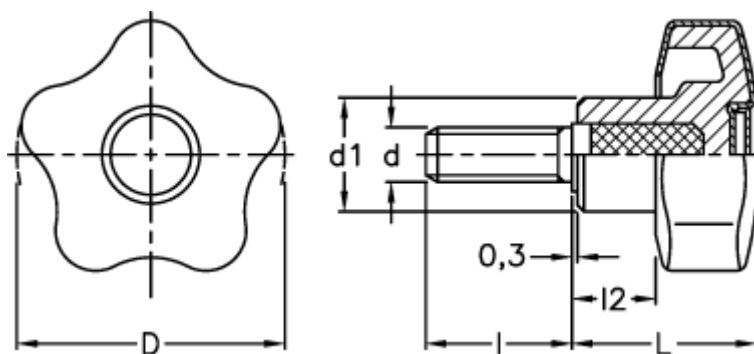

# Data Sheet

Article number: 23021699739

Description: E+G Lobe knobs

VCT.53 p-M10x30 SOFT C9 RAL9005 - black cap

## Measures

D = 53

d1 = 19.0

d 6g = M10

l = 30

L = 19.0

l2 = 13.0